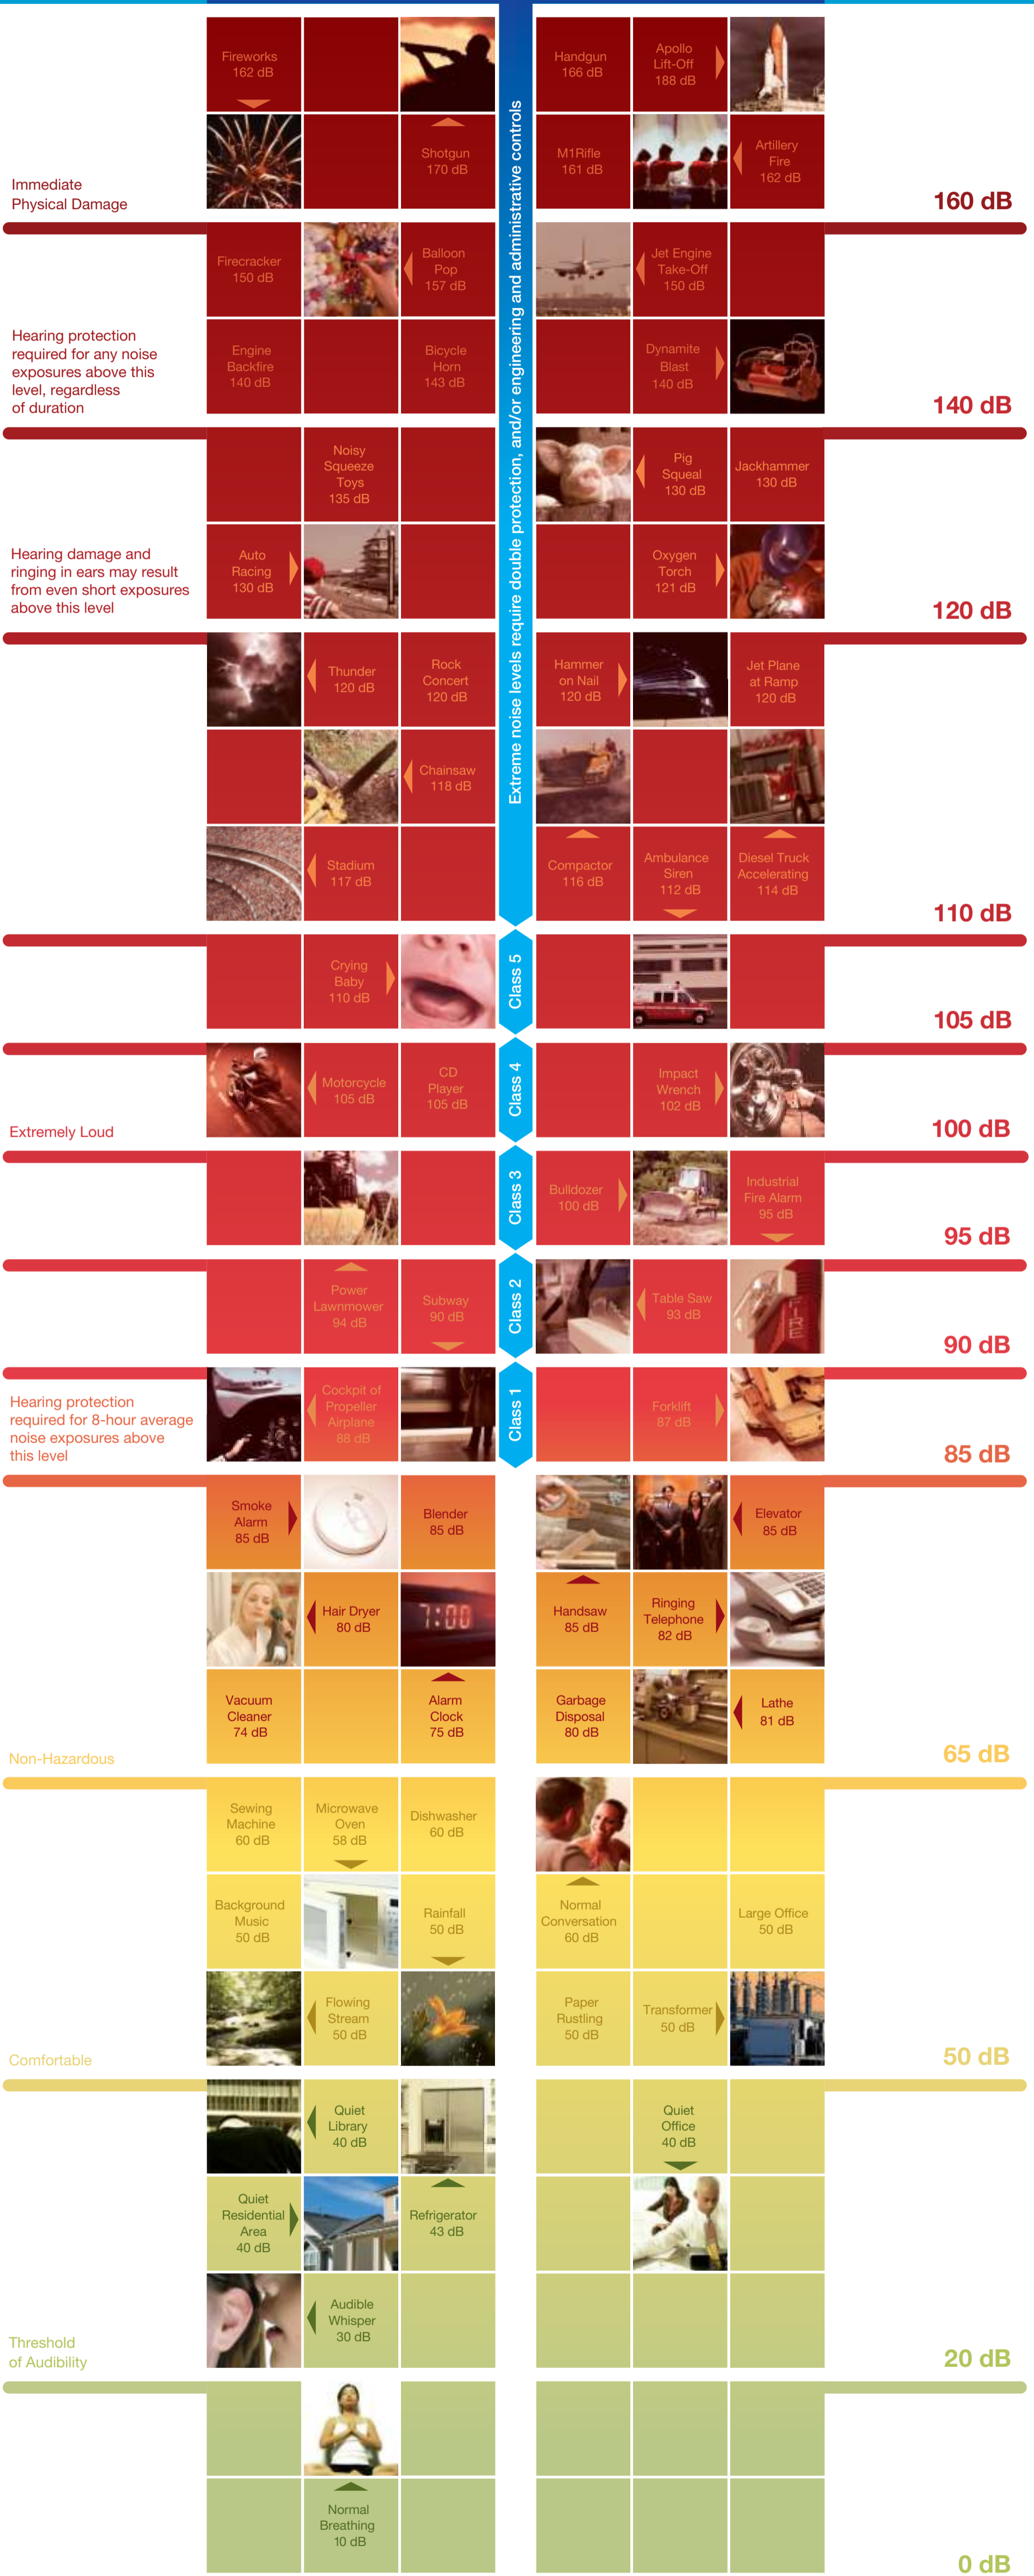

Noise Thermometer

Sound energy doubles every 3dB
e.g. if an 85dB noise is doubled it measures 88dB

Use Class of hearing protector shown below for 8-hour exposures at the designated noise levels

For more details call
Australia 1300 139 166
New Zealand 0800 322 200
visit www.honeywellsafety.com