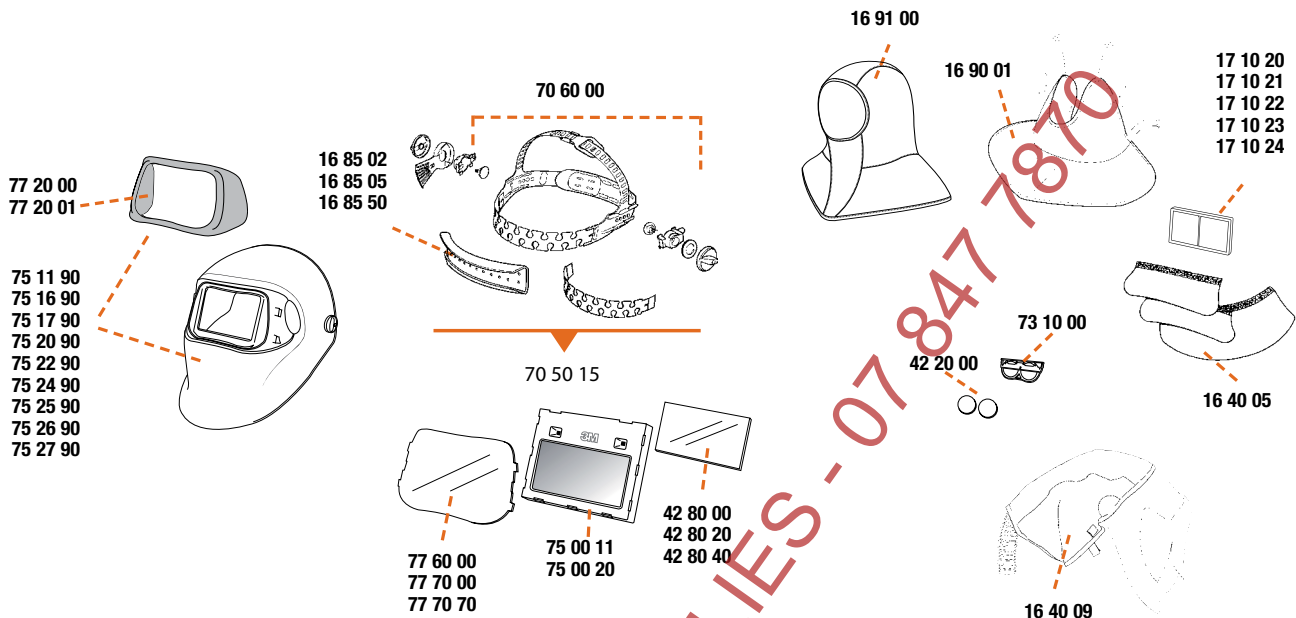

ARC WELDING SUPPLIES - 07 847 7870

3M™ Speedglas™ Welding Helmet 100S-11

Part no:

- 75 11 11 with Speedglas welding lens 100S-11 (44x93mm)

3M™ Speedglas™ Welding Helmet 100

Part	Description
164005	EAR/THROAT PROTECTION LEATHER 100 & 9000
164009	HEAD PROTECTION TECAWELD 100 & 9000
168502	SWEATBAND 100 & 9100 MP PK=2
168505	SWEATBAND 100 & 9100 MP PK=5
168550	SWEATBAND 100 & 9100 MP PK=50
169001	THROAT PROTECTION TECAWELD 100 & 9100 MP
169100	HEAD CAPE TECAWELD
171020	LENS MAGNIFYING 1.0X 9100 100 & 9000
171021	LENS MAGNIFYING 1.5X 9100 100 & 9000
171022	LENS MAGNIFYING 2.0X 9100 100 & 9000
171023	LENS MAGNIFYING 2.5X 9100 100 & 9000
171024	LENS MAGNIFYING 3.0X 9100 100 & 9000
422000	BATTERY LITHIUM 9100 100 & 9000 PK=2
428000	COVER LENS INNER 100 & 9002V PK=5
428020	COVER LENS INNER SH 1 100 & 9002V PK=5
428040	COVER LENS INNER SH 2 100 & 9002V PK=5
705015	HEAD HARNESS 100 & 9000
706000	HEAD HARNESS ATTACHMENTS 100 & SL
731000	HOLDER BATTERY 100 & SL
750011	LENS WELDING SHADE 11 100S SPEEDGLAS
750020	LENS WELDING 100V SPEEDGLAS
751190	SHELL BLACK EXC LENS/HARNESS 100
751690	SHELL TROJAN WARRIOR 11 EXC LENS/HARNESS 100
751790	SHELL ACES HIGH EXC LENS/HARNESS 100
752090	SHELL WILD N PINK EXC LENS/HARNESS 100
752290	SHELL XTERMINATOR EXC LENS/HARNESS 100
752490	SHELL RAZOR DRAGON EXC LENS/HARNESS 100
752590	SHELL ICE HOT EXC LENS/HARNESS 100
752690	SHELL RAGING SKULL EXC LENS/HARNESS 100
752790	SHELL COMBAT EXC LENS & HARNESS 100
772000	COVER FRONT SILVER 100
772001	COVER FRONT BLACK 100
776000	COVER LENS OUTER STD 100 PK=10
777000	COVER LENS OUTER HC 100 PK=10
777070	COVER LENS OUTER HT 100 PK=10